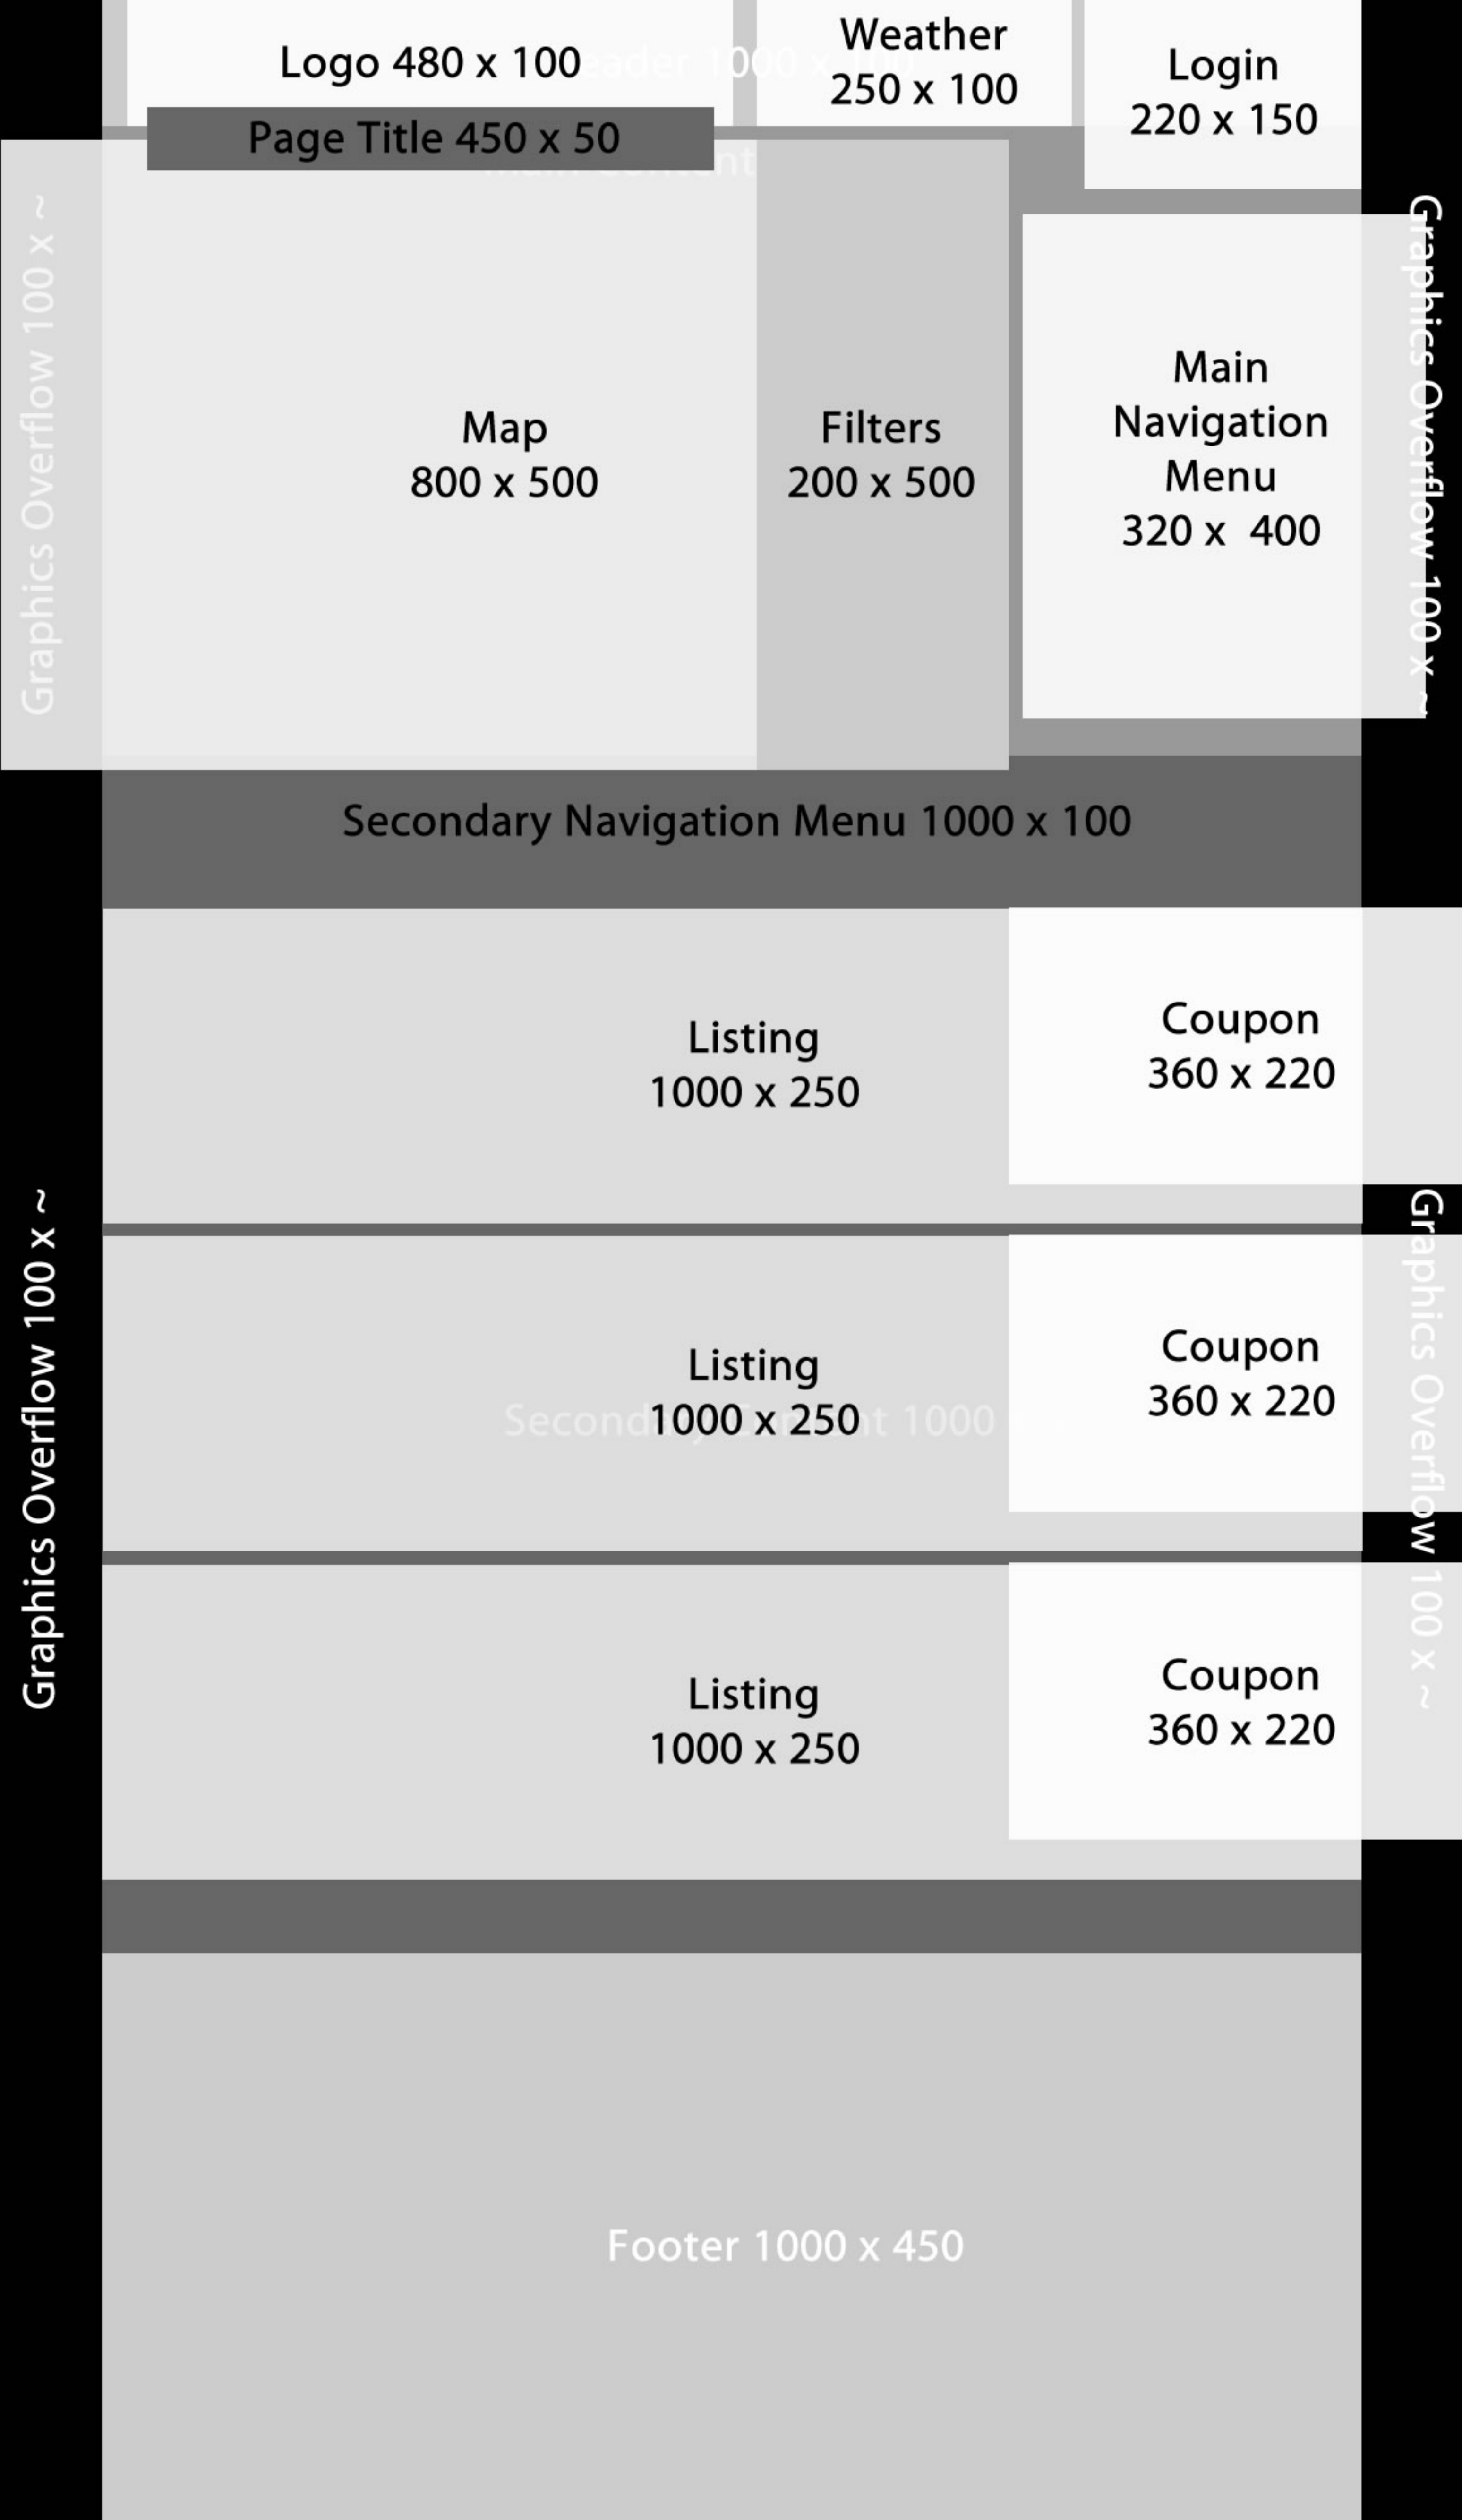

Logo 480 x 100

Weather 250 x 100

Login 220 x 150

Page Title 450 x 50

Content 1000 x 500

Graphics Overflow 100 x ~

Slideshow 880 x 500

Main Navigation Menu 320 x 400

Graphics Overflow 100 x ~

Secondary Navigation Menu 1000 x 100

Listing 1000 x 250

Coupon 360 x 220

Graphics Overflow 100 x ~

Secondary Listing 1000 x 250

Coupon 360 x 220

Graphics Overflow 100 x ~

Listing 1000 x 250

Coupon 360 x 220

Footer 1000 x 450

Logo 480 x 100

Weather 250 x 100

Login 220 x 150

Page Title 450 x 50

Graphics Overflow 100 x ~

Ad or Image 360 x 220

Ad or Image 360 x 220

Ad or Image 360 x 220

Secondary Content 1000 x ~

Graphics Overflow 100 x ~

Reviews 1000 x ~

Footer 1000 x 450

Logo 480 x 100